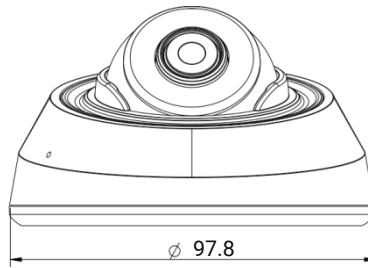

Structure Diagrams

Ethernet Port (PoE)   Pess Button

Units: mm

Accessories Support