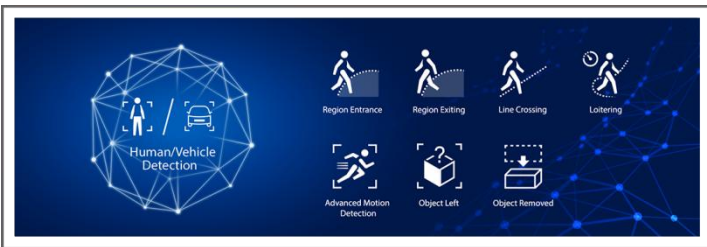

AI IR Mini Dome Network Camera

DATASHEET

KEY FEATURES

- ▶ NDAA Compliance (The fully NDAA-compliant products are well suited for government, defense and a range of projects subject to the NDAA.)
- ▶ 0.005Lux Starlight (Deliver high detailed color images even in low light environment reaching 0.005Lux.)
- ▶ Advanced Functions (Boasting to support various advanced functions such as HLC, Defog, ROI.)
- ▶ Built-in Microphone (Supporting audio function to hear what is happening in front of the camera.)
- ▶ SIP (Session Initiation Protocol. Providing audio/alarm/intercom and video streaming for mobile phones and video phones.)
- ▶ 3-Axis Mechanical Design (Featuring 3-axis mechanical design for fast and easy adjustment of the camera's viewing angle.)
- ▶ 1TB (Supporting ultra-large external microSD/SDHC/SDXC card storage up to 1TB.)
- ▶ Smart Stream (Bandwidth, storage and bit rate save with Smart Stream ON, eg, H.265+ saves 70%~80% bandwidth of H.264.)

AI Video Analytics

The AI Camera Series can intelligently filter objects to focus on human and vehicle detection in multiple events such as Region Entrance, Region Exiting, Loitering, Advanced Motion Detection, etc.

120dB Super WDR

Sensor-based WDR technology allows the camera to record greater scene details with true color reproduction even under the extreme back light and high contrast conditions. The ratio that the brightest light signal values divided by the darkest light signal values is up to 120dB.