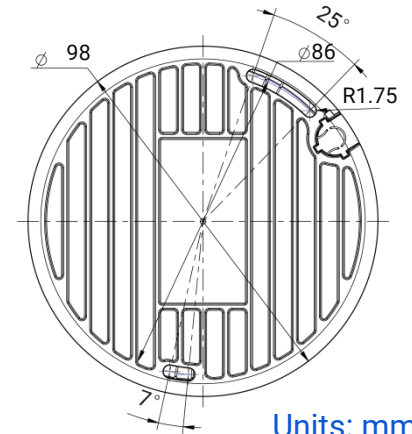

Structure Diagrams

Ethernet Port (PoE)   Pess Button

Units: mm

Accessories Support