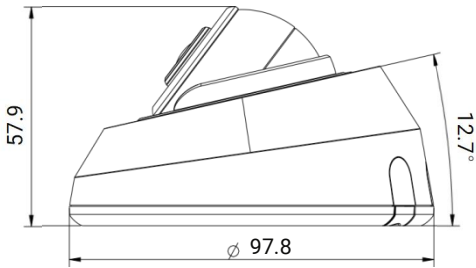

Structure Diagrams

Ethernet Port (PoE)   Pess Button

Units: mm

Accessories Support