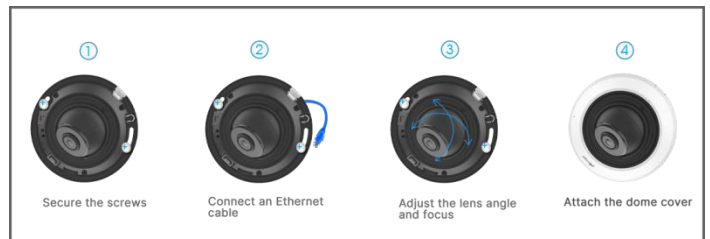

AI IR Mini Dome Network Camera

DATASHEET

KEY FEATURES

- ▶ NDAA Compliance (The fully NDAA-compliant products are well suited for government, defense and a range of projects subject to the NDAA.)
- ▶ 0.005Lux Starlight (Deliver high detailed color images even in low light environment reaching 0.005Lux.)
- ▶ Advanced Functions (Boasting to support various advanced functions such as HLC, Defog, ROI.)
- ▶ Built-in Microphone (Supporting audio function to hear what is happening in front of the camera.)
- ▶ SIP (Session Initiation Protocol. Providing audio/alarm/intercom and video streaming for mobile phones and video phones.)
- ▶ 3-Axis Mechanical Design (Featuring 3-axis mechanical design for fast and easy adjustment of the camera's viewing angle.)
- ▶ 1TB (Supporting ultra-large external microSD/SDHC/SDXC card storage up to 1TB.)
- ▶ Smart Stream (Bandwidth, storage and bit rate save with Smart Stream ON, eg, H.265+ saves 70%~80% bandwidth of H.264.)

120dB Super WDR

Sensor-based WDR technology allows the camera to record greater scene details with true color reproduction even under the extreme back light and high contrast conditions. The ratio that the brightest light signal values divided by the darkest light signal values is up to 120dB.

4K Video Viewing Experience

The camera performs well in catching detailed image with 4K HD resolution regardless of the moving speed.

Easy Installation & Adjustment

With a built-in RJ45 port, PoE functionality and 3-axis mechanical design, the installation steps of IR Mini Dome Camera are as easy as ABC.