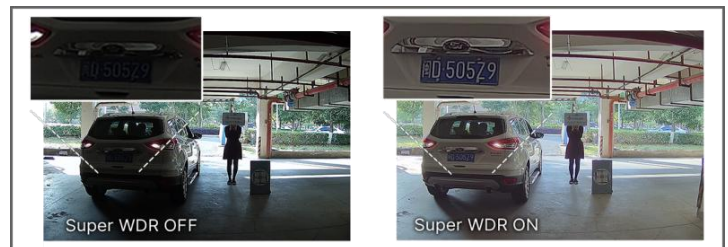

AI IR Mini Dome Network Camera

DATASHEET

KEY FEATURES

- ▶ NDAA Compliance (The fully NDAA-compliant products are well suited for government, defense and a range of projects subject to the NDAA.)
- ▶ 0.005Lux Starlight (Deliver high detailed color images even in low light environment reaching 0.005Lux.)
- ▶ Advanced Functions (Boasting to support various advanced functions such as HLC, Defog, ROI.)
- ▶ Built-in Microphone (Supporting audio function to hear what is happening in front of the camera.)
- ▶ SIP (Session Initiation Protocol. Providing audio/alarm/intercom and video streaming for mobile phones and video phones.)
- ▶ 3-Axis Mechanical Design (Featuring 3-axis mechanical design for fast and easy adjustment of the camera's viewing angle.)
- ▶ 1TB (Supporting ultra-large external microSD/SDHC/SDXC card storage up to 1TB.)
- ▶ Smart Stream (Bandwidth, storage and bit rate save with Smart Stream ON, eg, H.265+ saves 70%~80% bandwidth of H.264.)

AI Video Analytics

The AI Camera Series can intelligently filter objects to focus on human and vehicle detection in multiple events such as Region Entrance, Region Exiting, Loitering, Advanced Motion Detection, etc.

120dB Super WDR

Sensor-based WDR technology allows the camera to record greater scene details with true color reproduction even under the extreme back light and high contrast conditions. The ratio that the brightest light signal values divided by the darkest light signal values is up to 120dB.

4K Video Viewing Experience

The camera performs well in catching detailed image with 4K HD resolution regardless of the moving speed.

Easy Installation & Adjustment

With a built-in RJ45 port, PoE functionality and 3-axis mechanical design, the installation steps of IR Mini Dome Camera are as easy as ABC.