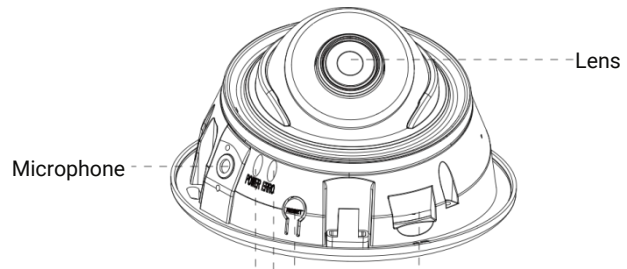

Microphone   Lens
Power LED Indicator   Reset   microSD/SDHC/SDXC
LED Indicator   Card Slot