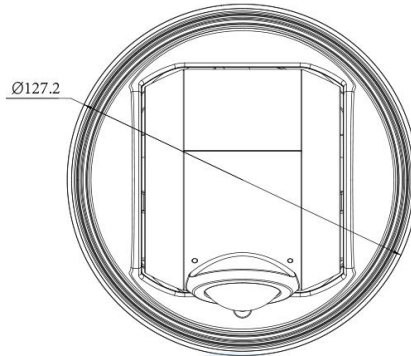

## 180° Panoramic View

The camera is perfect for whole picture viewing experience. It catches 180° horizontal coverage and 95° vertical coverage, achieving 180° panoramic viewing with only single sensor, which is a revolutionary creation in the dome model.

## Integrated Junction Box

Coming with the integrated junction box, The Network Camera not only brings a simplified installation with better aesthetics and professional look of the video surveillance system, but also provides higher operation stability.

# AI 180° Panoramic Mini Dome Network Camera

Units: mm