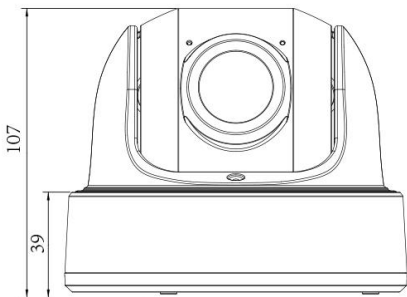

AI 180° Panoramic Mini Dome Network Camera

Units: mm