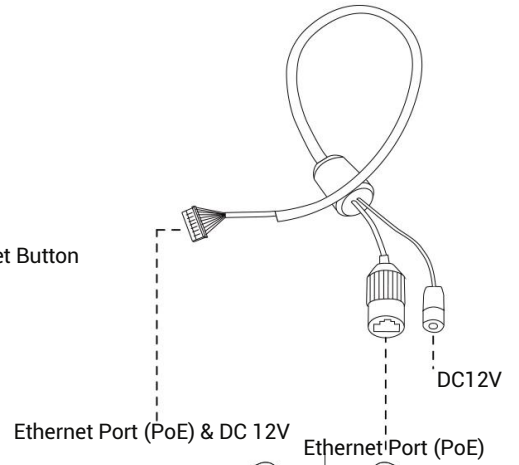

AI 180° Panoramic Mini Dome Network Camera

Units: mm