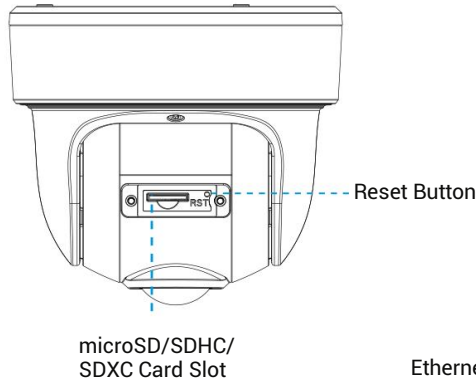

## 180° Panoramic View

The camera is perfect for whole picture viewing experience. It catches 180° horizontal coverage and 95° vertical coverage, achieving 180° panoramic viewing with only single sensor, which is a revolutionary creation in the dome model.

## Integrated Junction Box

Coming with the integrated junction box, The Network Camera not only brings a simplified installation with better aesthetics and professional look of the video surveillance system, but also provides higher operation stability.

# AI 180° Panoramic Mini Dome Network Camera

Units: mm