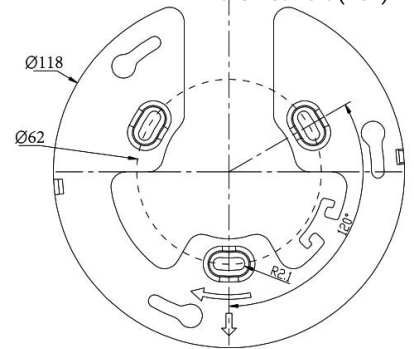

## 180° Panoramic View

The camera is perfect for whole picture viewing experience. It catches 180° horizontal coverage and 95° vertical coverage, achieving 180° panoramic viewing with only single sensor, which is a revolutionary creation in the dome model.

## Integrated Junction Box

Coming with the integrated junction box, The Network Camera not only brings a simplified installation with better aesthetics and professional look of the video surveillance system, but also provides higher operation stability.

# AI 180° Panoramic Mini Dome Network Camera

Units: mm