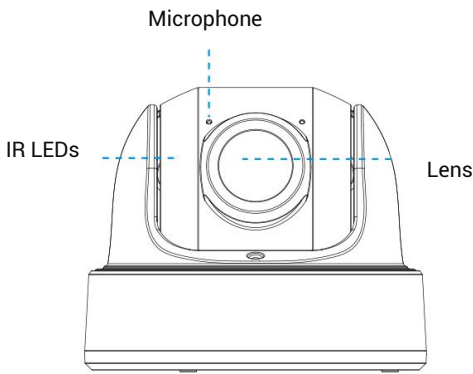

## 180° Panoramic View

The camera is perfect for whole picture viewing experience. It catches 180° horizontal coverage and 95° vertical coverage, achieving 180° panoramic viewing with only single sensor, which is a revolutionary creation in the dome model.

## Integrated Junction Box

Coming with the integrated junction box, The Network Camera not only brings a simplified installation with better aesthetics and professional look of the video surveillance system, but also provides higher operation stability.

# AI 180° Panoramic Mini Dome Network Camera

Units: mm