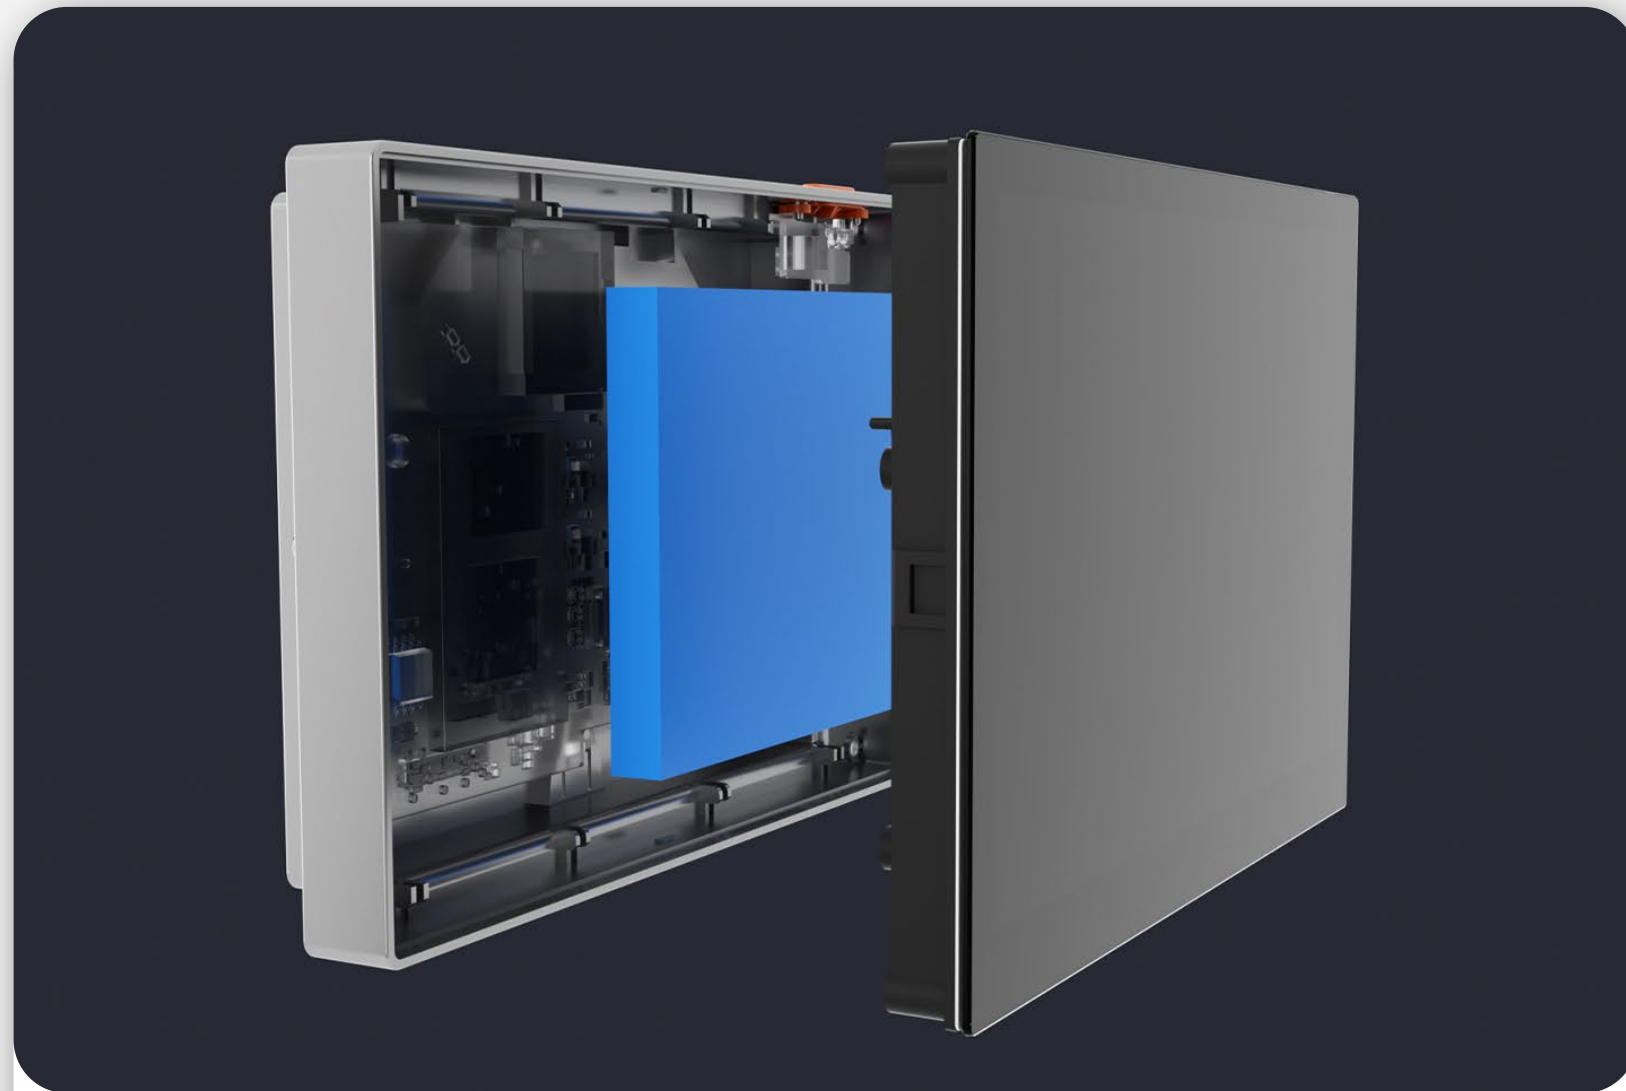

A thoughtful product to see more, but worry less

Made for long-lasting security

To guard the door and make you feel secure around the clock, the CP2 uses a built-in battery with a relatively long standby time, so you don't need to recharge it frequently.