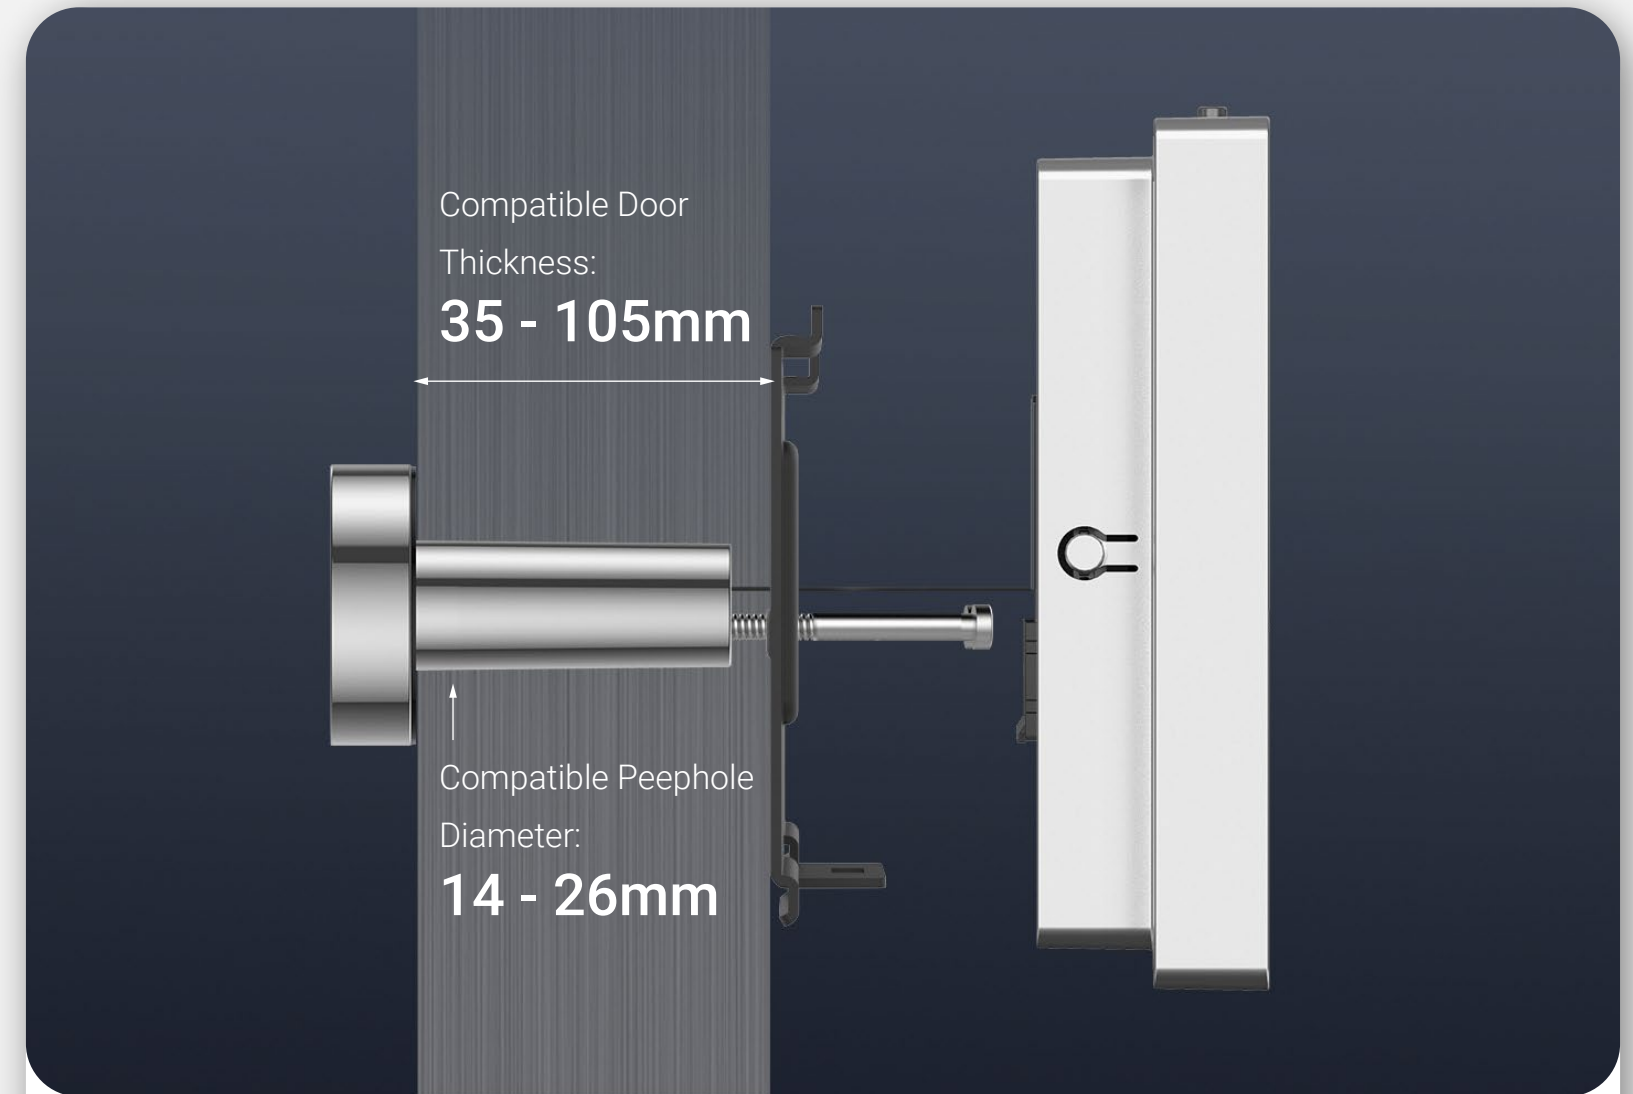

## Turn your peephole into a wide-angle, sharp camera

---

Stop worrying that you can't see well enough through a narrow peephole. With the CP2's smart lens, you can now get a much wider, clearer picture of who's coming and going. From the delivery person's face to what he is holding in his hands, it's hard to miss a thing.

## View on a big screen, not through a tiny hole

---

With the CP2, you don't have to go all the way to the door before you know who's knocking. With the large 4.3-inch color screen right on the inside of your door, you can see live feeds and effortlessly identify visitors even from a distance.<sup>1</sup>

## Built to fit easily and tightly

---

The CP2 is easy to install without complicated wiring or tools, as long as there's a compatible hole on your door. You can have the door viewer up and running in no time, all by yourself.