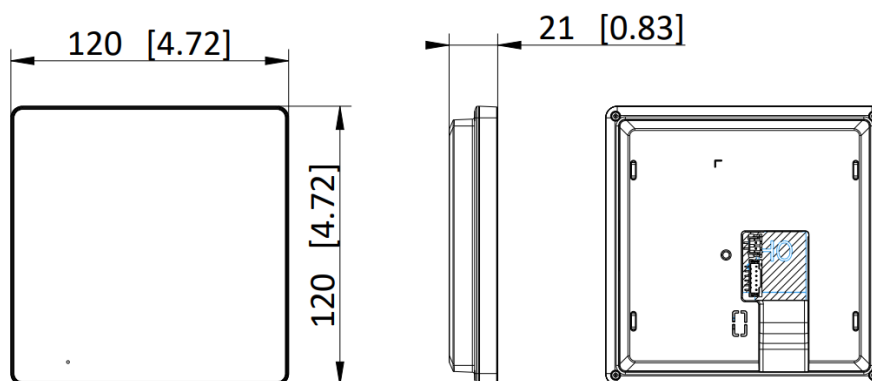

▪ Specification

System parameters	
Operating system	Linux
ROM	8 MB
RAM	64 MB
CPU	Embedded processor
Display parameters	
Screen size	/
Operation method	9 touch button
Type	/
Resolution	/
Video parameters	
Lens	/
Resolution	/
FOV	/
WDR	/
Video compression standard	/
Focal length	/
Audio parameters	
Audio compression standard	G.711 U, G.711 A
Audio input	Built-in omnidirectional microphone
Audio output	Built-in loudspeaker
Audio compression bitrate	64 Kbps
Audio quality	Noise suppression and echo cancellation
Volume adjustment	Adjustable
Capacity	
Event capacity	/
Notice capacity	/
Linked indoor extensions capacity	16
Network parameters	
Communication protocol	TCP/IP, SIP, RTSP
Wi-Fi standard	/
Bluetooth version	/
3G/4G standard	/
Zigbee	/
Device interfaces	
Alarm input	/
Network interface	1 RJ-45 100 Mbps
TAMPER	/
RS-485	/
USB	/
TF card	/
Alarm output	/

General	
Button	9 touch buttons
Installation	Wall mounting, table mounting
Indicator	0
Weight	With package: 305.4 g (0.7 lbs) Without package: 166.6 g (0.4 lbs)
Protective level	/
Working temperature	-10 °C to 50 °C (14 °F to 122 °F)
Working humidity	10% to 90%
Dimensions	120 mm × 120 mm × 21 mm (4.7" × 4.7" × 0.83")
Application environment	Indoor
Power consumption	≤ 4 W
Power supply	IEEE802.3af, Standard PoE,12 VDC
Language	English

▪ **Available Model**

DS-KH6000-E1

DS-KH6000-E1/White

▪ **Dimension**

Unit:mm [inch]

SCALE	1:1
-------	-----

- **Accessory**

- **Optional**