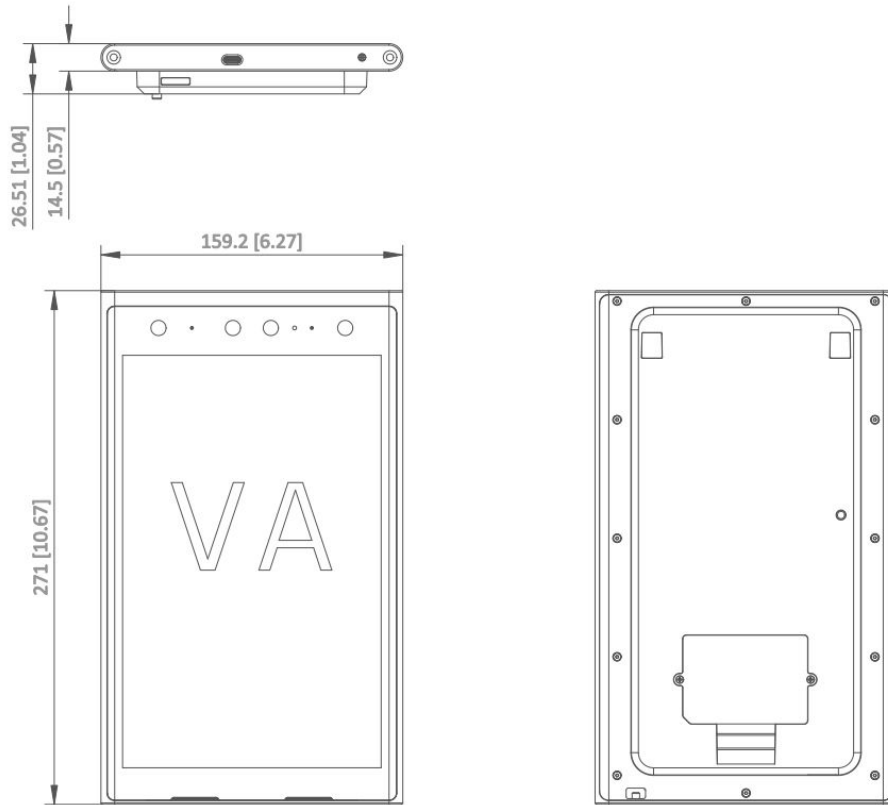

▪ **Dimension**

Unit:mm [inch]

SCALE 1:1

▪ **Accessory**

▪ **Optional**

DS-KAW50-1 50W 12V Power Adapter	DS-KAW50-1N 50W 12V Power Adapter