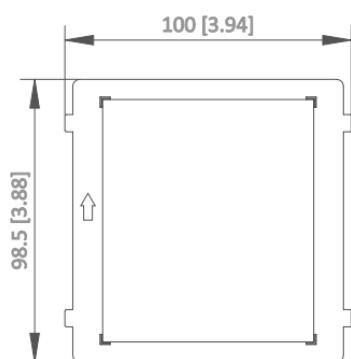

**DS-KD-BK**  
**KD8 Series Pro Modular Door Station**

- Blank module of modular door station
- Designed for the fill blank grid during installation
- IP65 protection level
- Easy to use and extend

▪ **Specification**

General	
Dimension (W × H × D)	98.5 mm × 100 mm × 33.7 mm (3.87" × 3.95" × 1.33")

▪ **Available Model**

DS-KD-BK

▪ **Dimension**

Unit:mm [inch]

SCALE	1:1
-------	-----

▪ Accessory

▪ Optional